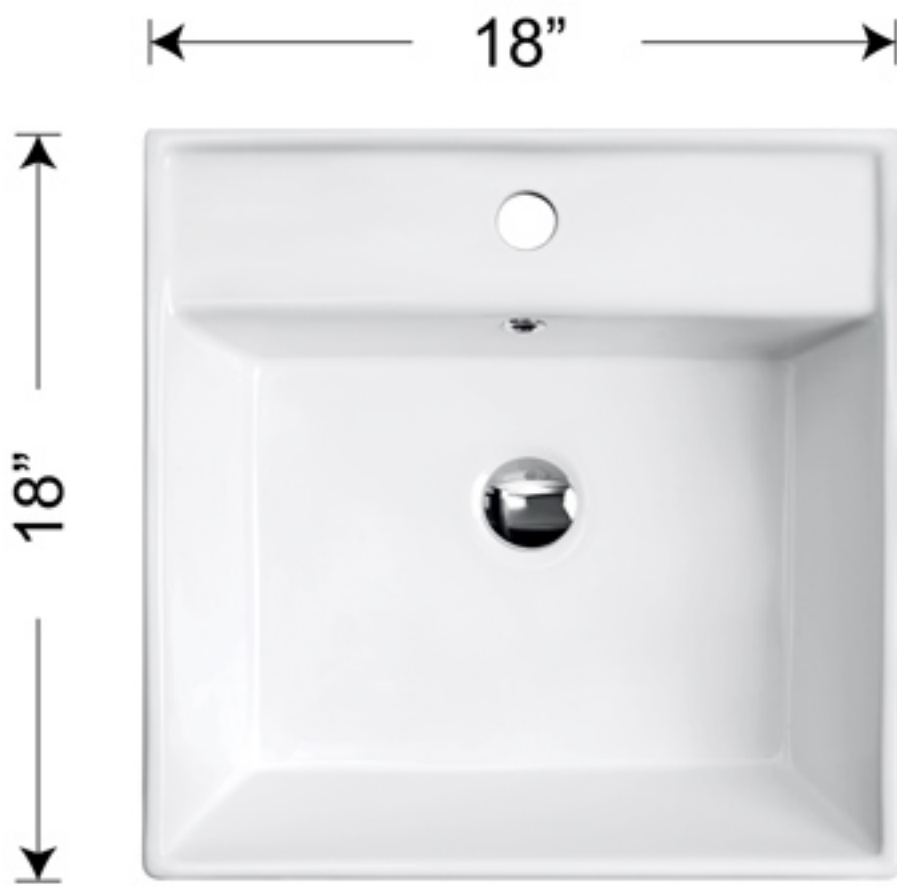

Adhara

Universe
series

SIS-CV11W ADHARA - CERAMIC VESSEL SINK

- Single faucet hole
- No overflow drain
- Material: Vitreous china
- Installation: Above-counter or countertop
- Strainer is not included

Dimensions: 18" W x 18" L x 6" D