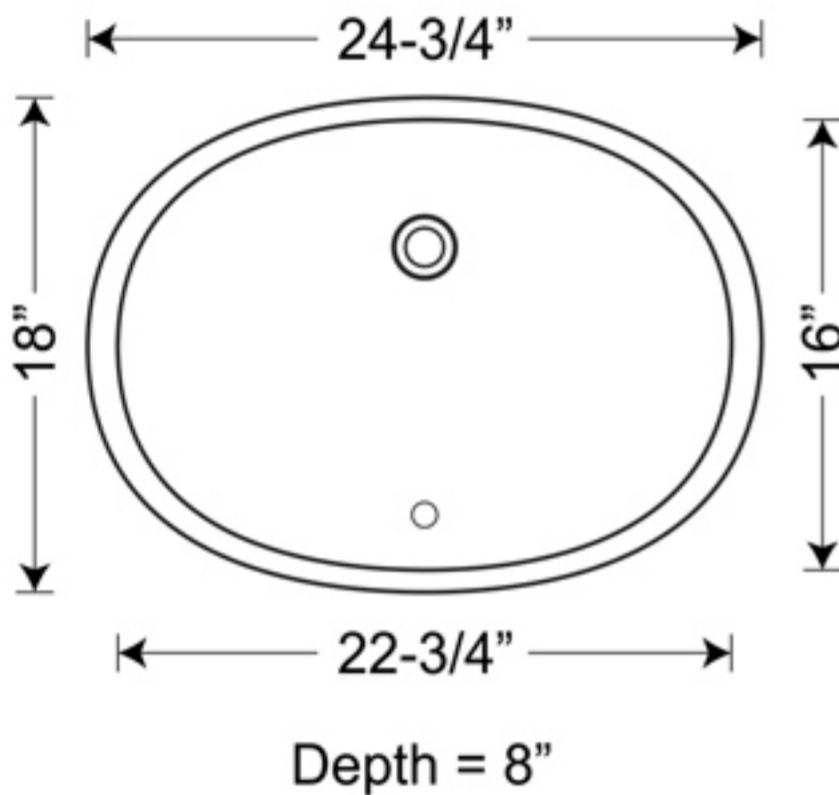

**SIS-2216 MIRA - UNIVERSE SERIES**

- Undermount lavatory sink
- Premium porcelain
- Polished deck / Rectified
- Fits 28" cabinet
- Template included
- 1 1/2" drain opening

All Stone sinks receive expert hands-on care under strict quality control throughout every stage of our modern manufacturing process. This ensures a "NO HASSLE" Limited Lifetime Warranty against all manufacturing defects in material and workmanship under normal use. Please read our Limited Lifetime Warranty policy at our web site: [www.StoneUsa.com](http://www.StoneUsa.com).