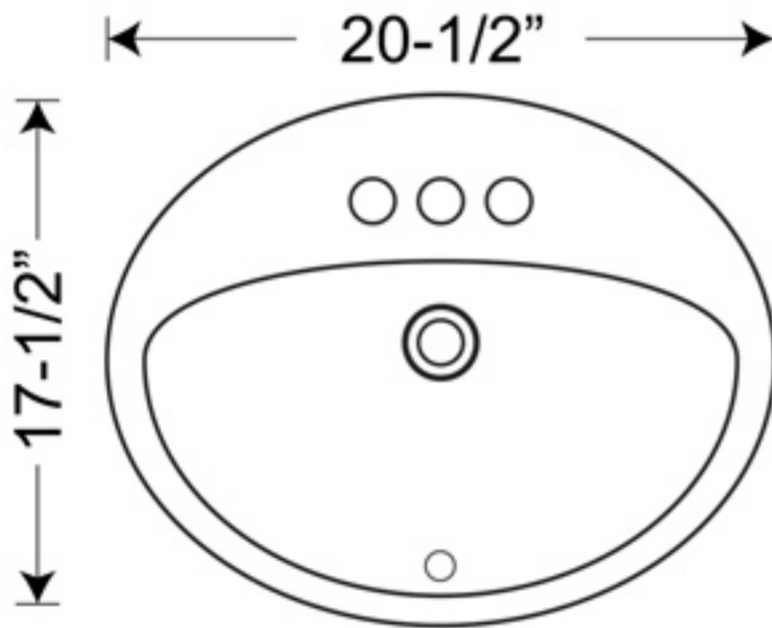

Turais
Universe
series

SIS-2017 TURAIS - UNIVERSE SERIES

- Drop-in / overmount lavatory sink
- Premium porcelain
- 4" spread faucet holes
- Fits 24" cabinet
- Template included
- 1 1/2" drain opening

Depth = 8-1/4"