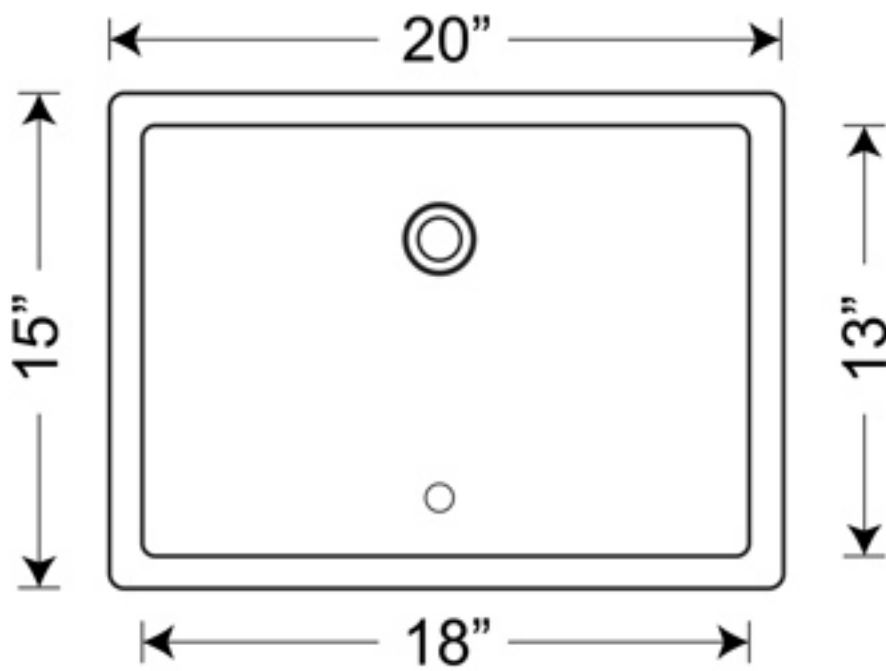

SIS-1813 SIRIUS - UNIVERSE SERIES

- Undermount lavatory sink
- Premium porcelain
- Polished deck / Rectified
- Fits 22" cabinet
- Template included
- 1 1/2" drain opening

Depth = 7-1/2"

All Stone sinks receive expert hands-on care under strict quality control throughout every stage of our modern manufacturing process. This ensures a "NO HASSLE" Limited Lifetime Warranty against all manufacturing defects in material and workmanship under normal use. Please read our Limited Lifetime Warranty policy at our web site: www.StoneUsa.com.