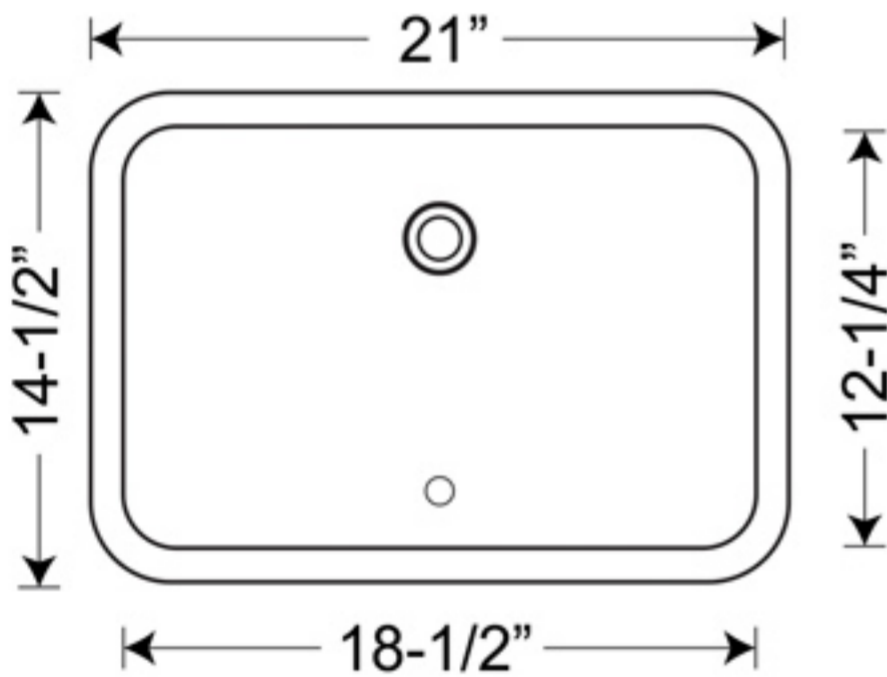

Altair
 Universe
 series

SIS-1812W

SIS-1812B

SIS-1812 ALTAIR - UNIVERSE SERIES

- Undermount lavatory sink
- Premium porcelain
- Polished deck / Rectified
- Fits 22" cabinet
- Template included
- 1 1/2" drain opening