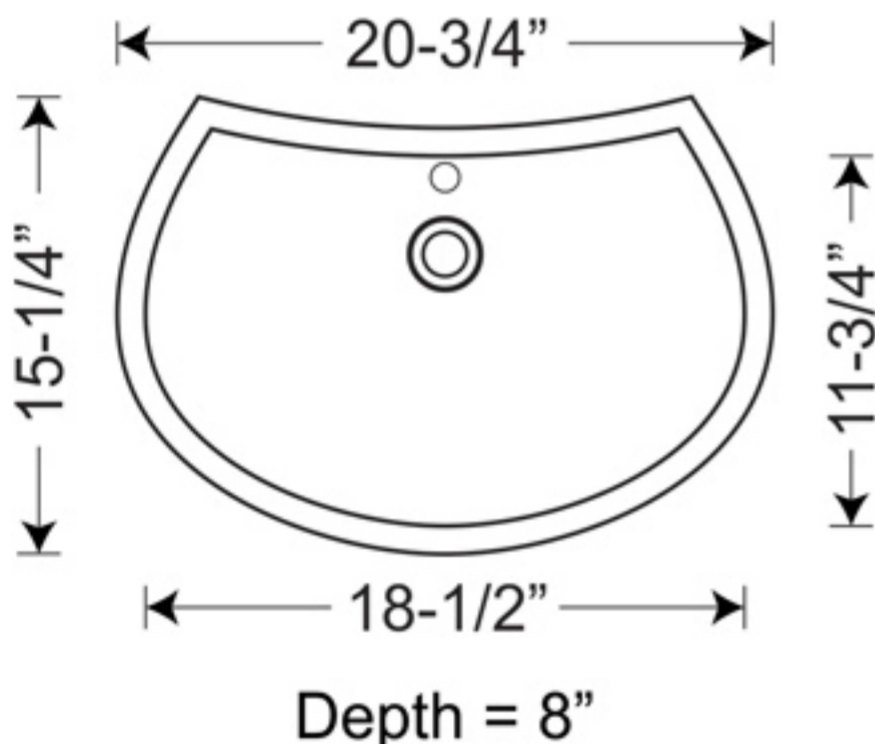

SIS-1811 RIGEL - UNIVERSE SERIES

- Undermount lavatory sink
- Premium porcelain
- Polished deck / Rectified
- Fits 24" cabinet
- Template included
- 1 1/2" drain opening

All Stone sinks receive expert hands-on care under strict quality control throughout every stage of our modern manufacturing process. This ensures a "NO HASSLE" Limited Lifetime Warranty against all manufacturing defects in material and workmanship under normal use. Please read our Limited Lifetime Warranty policy at our web site: www.StoneUsa.com.