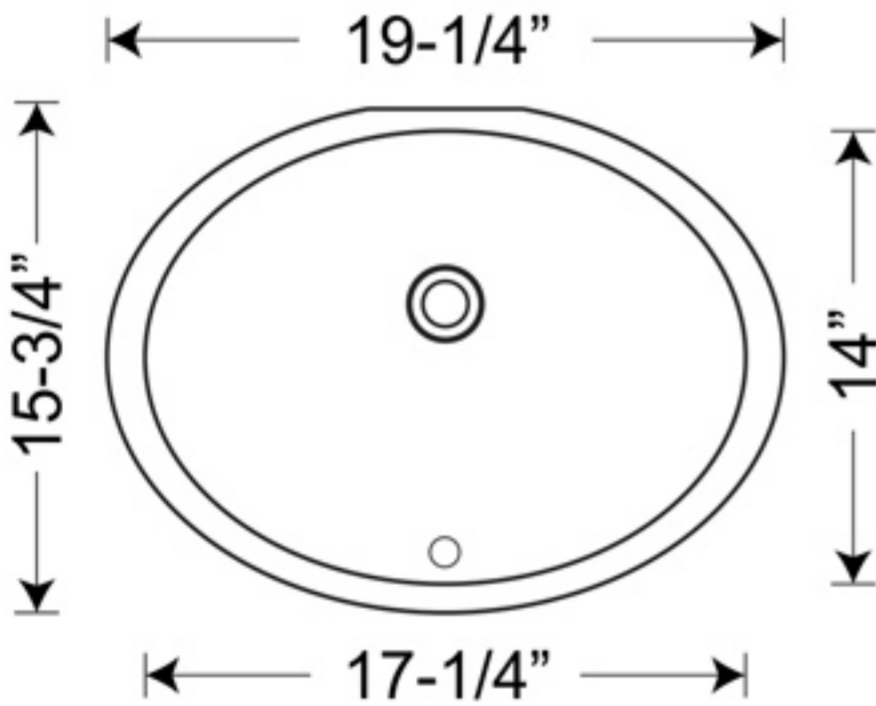

*Polaris*  
Universe  
series

**SIS-1714 POLARIS - UNIVERSE SERIES**

- Undermount lavatory sink
- Premium porcelain
- Polished deck / Rectified
- Straight cut on back
- Fits 24" cabinet
- Template included
- 1 1/2" drain opening