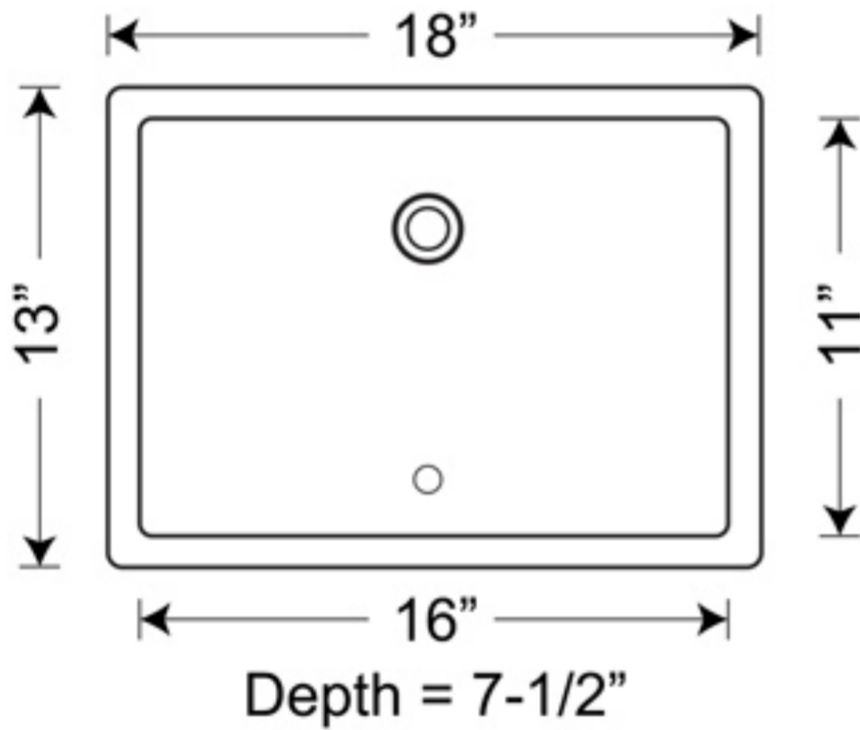

SIS-1611 CHARA - UNIVERSE SERIES

- Undermount lavatory sink
- Premium porcelain
- Polished deck / Rectified
- Straight cut on back
- Fits 20" cabinet
- Template included
- 1 1/2" drain opening

All Stone sinks receive expert hands-on care under strict quality control throughout every stage of our modern manufacturing process. This ensures a "NO HASSLE" Limited Lifetime Warranty against all manufacturing defects in material and workmanship under normal use. Please read our Limited Lifetime Warranty policy at our web site: www.StoneUsa.com.