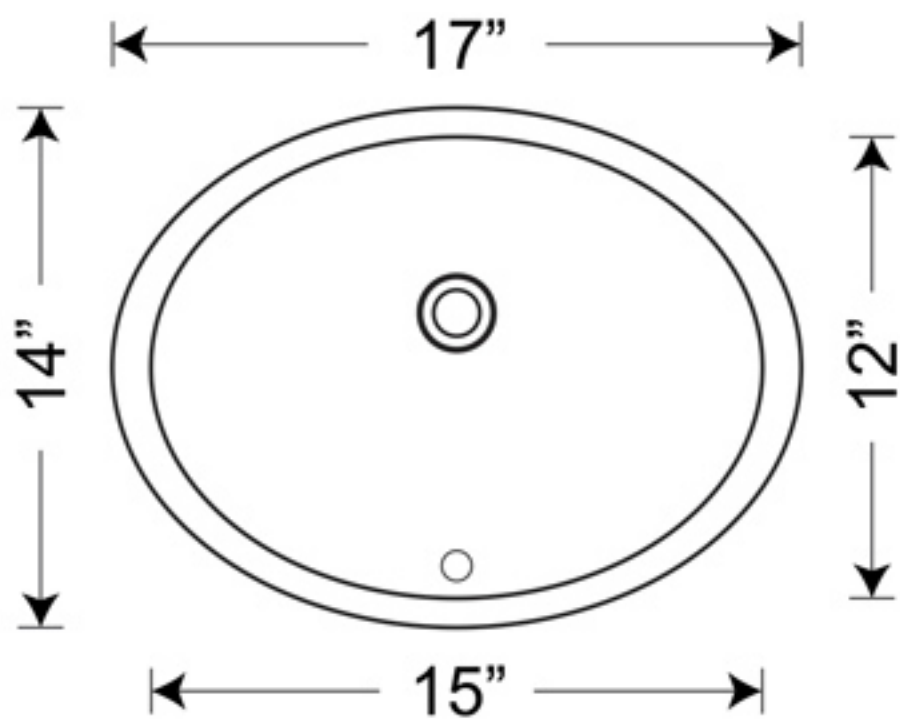

SIS-1512 CRUX - UNIVERSE SERIES

- Undermount lavatory sink
- Premium porcelain
- Polished deck / Rectified
- Fits 18" cabinet
- Template included
- 1 1/2" drain opening

Depth = 7-1/2"

All Stone sinks receive expert hands-on care under strict quality control throughout every stage of our modern manufacturing process. This ensures a "NO HASSLE" Limited Lifetime Warranty against all manufacturing defects in material and workmanship under normal use. Please read our Limited Lifetime Warranty policy at our web site: www.StoneUsa.com.