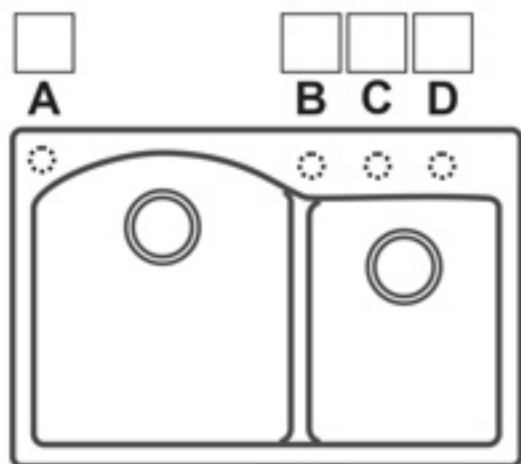

KNOCKOUT HOLE LOCATION

AVAILABLE ACCESSORIES

SIS-G-GR204
Stainless Steel Grid

QTY
☐

SIS-S01-☐
Basket Strainer

QTY
☐

SIS-S06-☐
Disposal Flange

QTY
☐

SIS-GCB1709
Glass Cutting Board

QTY
☐

JOB INFORMATION

JOB NAME: _____ MODEL SPECIFIED: _____ QUANTITY: _____

DATE: _____ ARCHITECT/ENGINEER: _____

CUSTOMER: _____ CONTRACTOR: _____