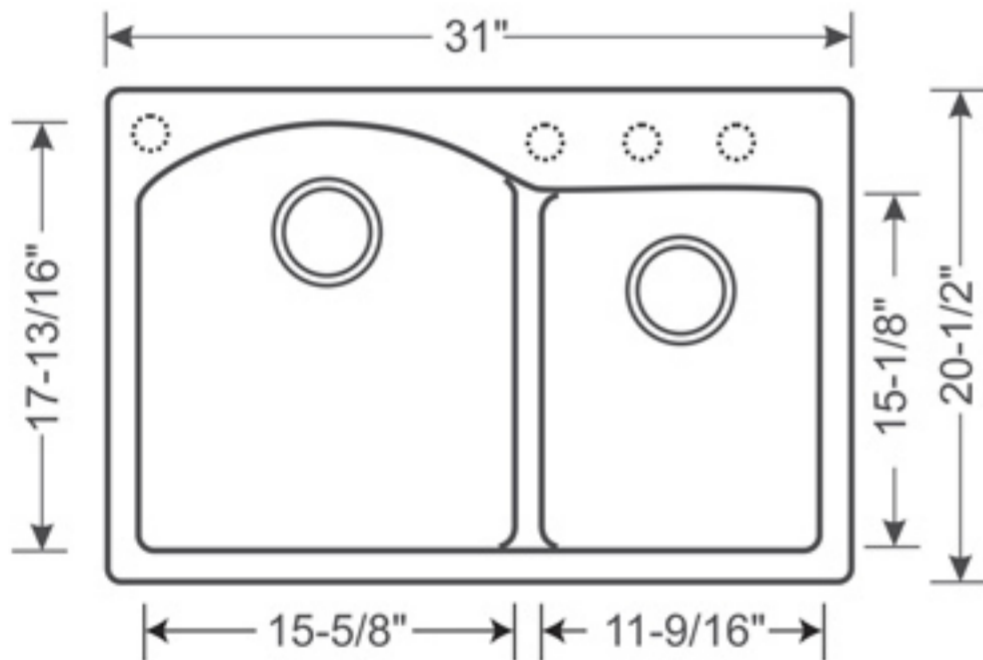

SIS-GR204-03

Chocolate

SIS-GR204-05

1-3/4 Double Bowl Kitchen Sink

Depth = 9" / 9"

SIS-GR204 - DURAGRANIT SERIES

- 80% quartz and 20% acrylic resins
- Undermount or drop-in installation
- Extremely durable and scratch-resistant
- Stain resistant
- Heat and acid resistant
- Non-fading
- Easy to clean
- Extremely hygienic
- Suitable for food preparation
- Fits 36" cabinet
- 3 1/2" drain opening
- Reverse configuration not available
- Made in Germany