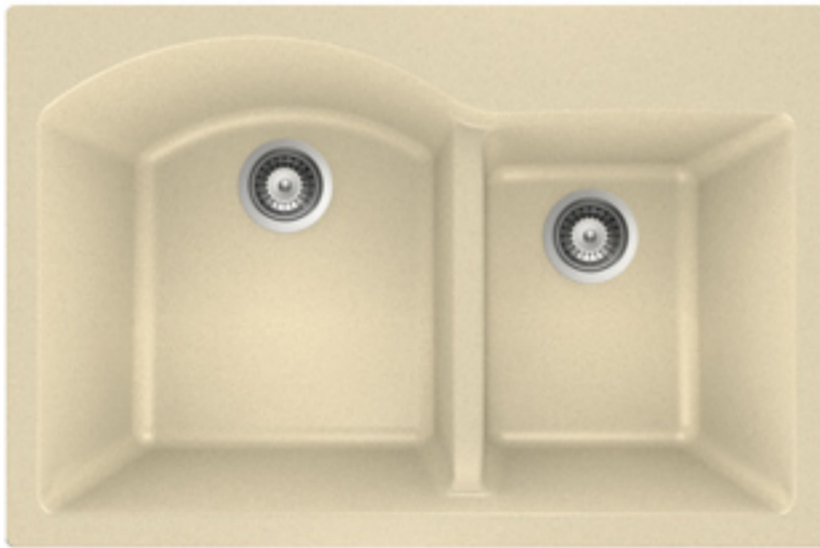

DURAGRANIT™

Composite Granite Sinks

SINK SPECIFICATIONS
 Models SIS-GR204-01, SIS-GR204-02,
 SIS-GR204-03, SIS-GR204-05

Black Sand

SIS-GR204-01

Wheat

SIS-GR204-02

Iceberg

SIS-GR204-03

Chocolate

SIS-GR204-05

1-3/4 Double Bowl Kitchen Sink

Depth = 9" / 9"

SIS-GR204 - DURAGRANIT SERIES

- 80% quartz and 20% acrylic resins
- Undermount or drop-in installation
- Extremely durable and scratch-resistant
- Stain resistant
- Heat and acid resistant
- Non-fading
- Easy to clean
- Extremely hygienic
- Suitable for food preparation
- Fits 36" cabinet
- 3 1/2" drain opening
- Reverse configuration not available
- Made in Germany