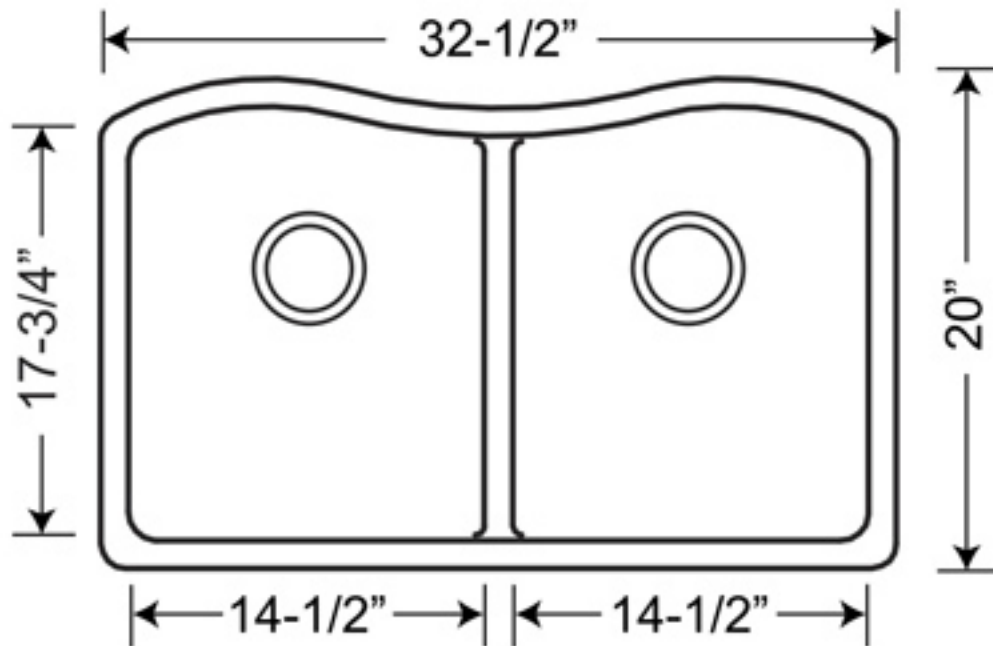

SIS-GR202B-03

Chocolate

SIS-GR202B-05

Double Equal Bowl Kitchen Sink

Depth = 10" / 10"

SIS-GR202B - DURAGRANIT SERIES

- 80% quartz and 20% acrylic resins
- Undermount installation
- Extremely durable and scratch-resistant
- Stain resistant
- Heat and acid resistant
- Non-fading
- Easy to clean
- Extremely hygienic
- Suitable for food preparation
- Fits 36" cabinet
- 3 1/2" drain opening
- Made in Germany