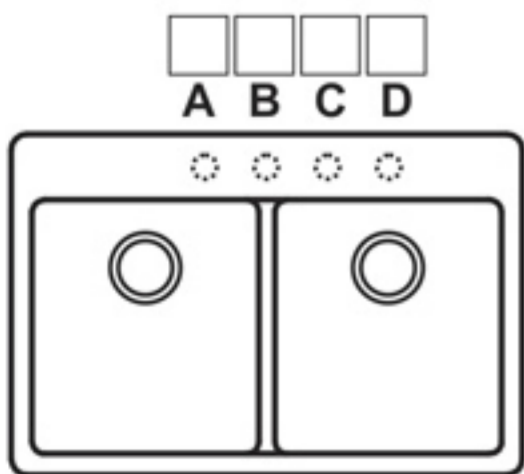

KNOCKOUT HOLE LOCATION

AVAILABLE ACCESSORIES

SIS-G-GR202
Stainless Steel Grid

QTY
☐

SIS-S01-☐
Basket Strainer

QTY
☐

SIS-S06-☐
Disposal Flange

QTY
☐

SIS-GCB1709
Glass Cutting Board

QTY
☐

SIS-GCB1709
Glass Cutting Board

QTY
☐

JOB INFORMATION

JOB NAME: _____ MODEL SPECIFIED: _____ QUANTITY: _____

DATE: _____ ARCHITECT/ENGINEER: _____

CUSTOMER: _____ CONTRACTOR: _____