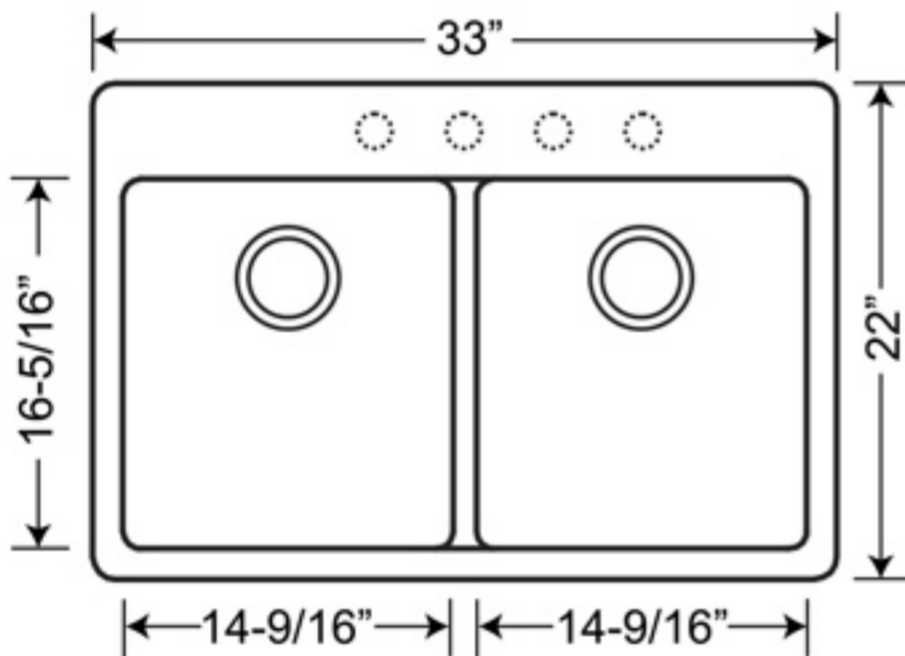

## Double Equal Bowl Kitchen Sink

Depth = 9-1/2" / 9-1/2"