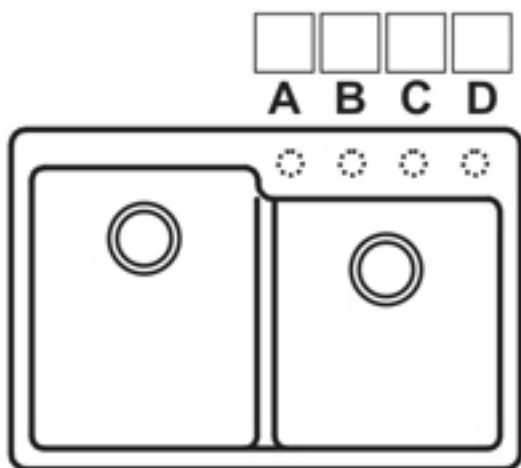

KNOCKOUT HOLE LOCATION

AVAILABLE ACCESSORIES

SIS-G-GR201
Stainless Steel Grid

QTY
☐

SIS-S01-☐
Basket Strainer

QTY
☐

SIS-S06-☐
Disposal Flange

QTY
☐

SIS-GCB1709
Glass Cutting Board

QTY
☐

SIS-GCB1709
Glass Cutting Board

QTY
☐

JOB INFORMATION

JOB NAME: _____ MODEL SPECIFIED: _____ QUANTITY: _____

DATE: _____ ARCHITECT/ENGINEER: _____

CUSTOMER: _____ CONTRACTOR: _____