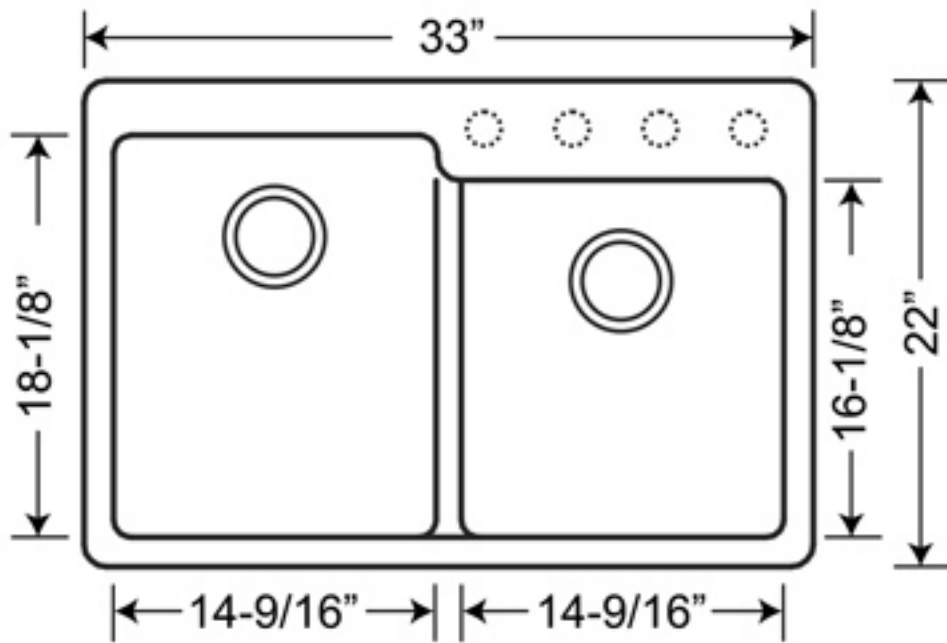

SIS-GR201-03

Chocolate

SIS-GR201-05

1-3/4 Double Bowl Kitchen Sink

Depth = 9-1/2" / 9-1/2"

SIS-GR201 - DURAGRANIT SERIES

- 80% quartz and 20% acrylic resins
- Undermount or drop-in installation
- Extremely durable and scratch-resistant
- Stain resistant
- Heat and acid resistant
- Non-fading
- Easy to clean
- Extremely hygienic
- Suitable for food preparation
- Fits 36" cabinet
- 3 1/2" drain opening
- Reverse configuration not available
- Made in Germany