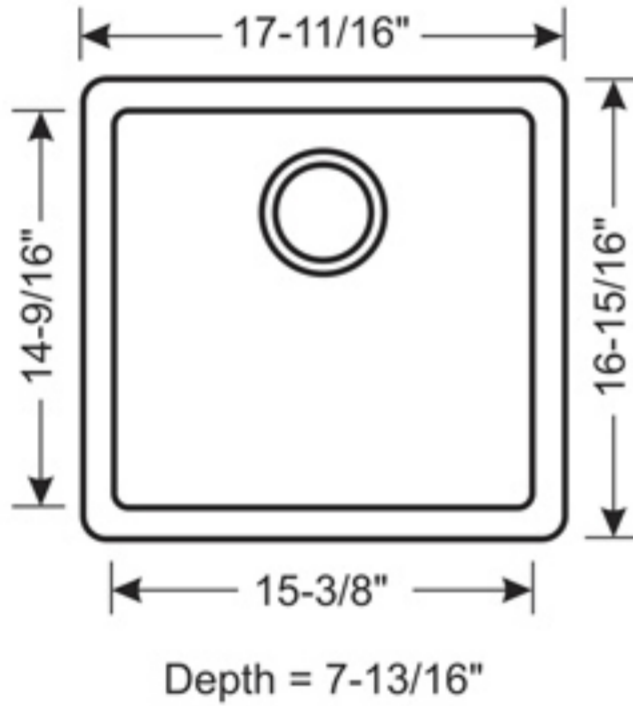

SIS-GR106-03

Chocolate

SIS-GR106-05

Small Single Bowl Bar / Prep Sink

SIS-GR106 - DURAGRANIT SERIES

- 80% quartz and 20% acrylic resins
- Undermount installation
- Extremely durable and scratch-resistant
- Stain resistant
- Heat and acid resistant
- Non-fading
- Easy to clean
- Extremely hygienic
- Suitable for food preparation
- Fits 21" cabinet
- 3 1/2" drain opening
- Made in Germany