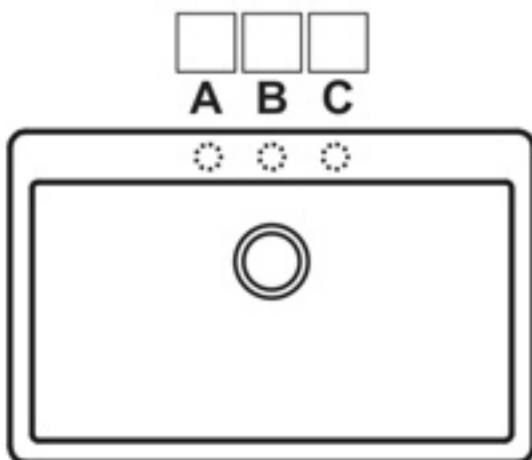

KNOCKOUT HOLE LOCATION

AVAILABLE ACCESSORIES

SIS-G-GR105
Stainless Steel Grid

QTY
☐

SIS-S01-☐
Basket Strainer

QTY
☐

SIS-S06-☐
Disposal Flange

QTY
☐

SIS-GCB1709
Glass Cutting Board

QTY
☐

SIS-GCB1709
Glass Cutting Board

QTY
☐

JOB INFORMATION

JOB NAME: _____ MODEL SPECIFIED: _____ QUANTITY: _____

DATE: _____ ARCHITECT/ENGINEER: _____

CUSTOMER: _____ CONTRACTOR: _____