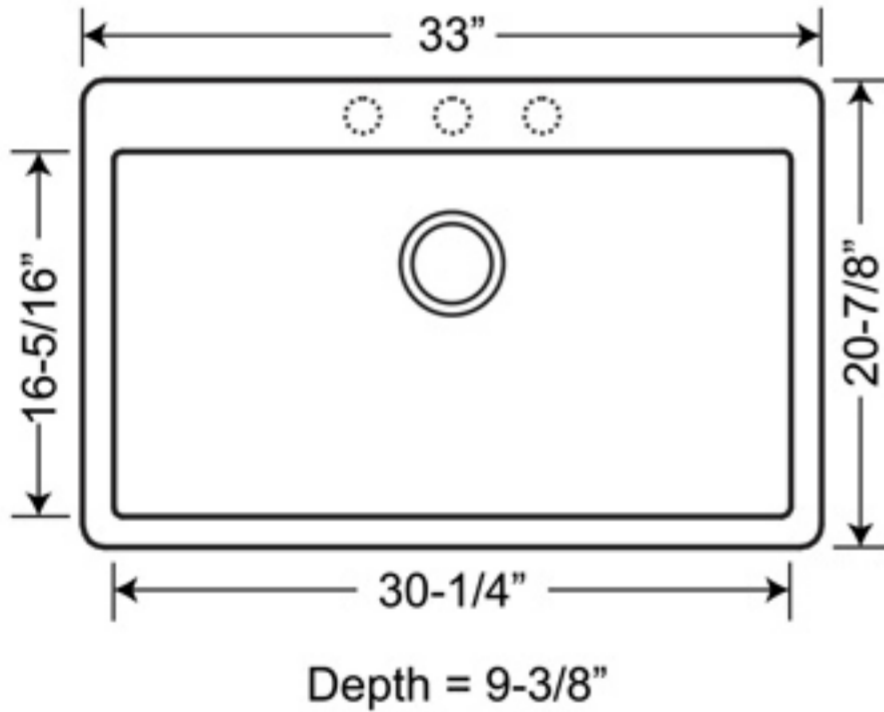

SIS-GR105-03

Chocolate

SIS-GR105-05

Super Single Bowl kitchen Sink

SIS-GR105 - DURAGRANIT SERIES

- 80% quartz and 20% acrylic resins
- Undermount or drop-in installation
- Extremely durable and scratch-resistant
- Stain resistant
- Heat and acid resistant
- Non-fading
- Easy to clean
- Extremely hygienic
- Suitable for food preparation
- Fits 36" cabinet
- 3 1/2" drain opening
- Made in Germany